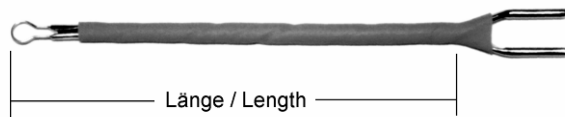

Platin-Iridium-Brenner

Tips of platinum-iridium

Platin-Iridium-Brenner

Die wechselbaren Platin-Iridium-Brenner sind alle autoklavierbar und für die Anwendung mit unserem leistungsstarken Kaustiktransformator optimal geeignet. Durch die Verwendung von Platin ist gewährleistet, daß die Brenner über die gesamte Lebensdauer nicht oxidieren (keine Schwärzung!). Der Zusatz von Iridiumzusatz bewirkt Härte und lange Lebensdauer. Das breite Spektrum an Brennerformen und -längen eröffnet dem Anwender vielfältige Nutzungsmöglichkeiten.

Tips of platinum-iridium

The interchangeable tips of platinum-iridium are autoclaveable and fit optimal our high performance cautery transformer.

Using platinum is the reason for non oxidation of the tips during the whole duration of life (no blacking!). Owing to the addition of iridium, these cauteries are distinguished by their extreme hardness and durability.

The wide spectrum of different shapes and lengths of tips enables to use them for many different purposes.

Im vielfältigen praktischen Einsatz haben sich die folgenden Brennerlängen als sinnvoll erwiesen:

Auge:	3 cm
Zahn / Haut:	5 cm
Mund / Haut:	10 cm
Ohr / Nase:	15 cm
Kehlkopf / Nasenrachen:	20 cm

During many years of practical use it was found that the following lengths of tips are most helpful:

Eye:	3 cm
Dental / Skin:	5 cm
Mouth / Skin:	10 cm
Ear / Nose:	15 cm
Larynx / Nasopharynx:	20 cm

Form Shape	Länge / Length				
	3 cm	5 cm	10 cm	15 cm	20cm
A	09-161	09-201	09-221	09-241	09-261
B	09-162	09-202	09-222	09-242	09-262
C	09-163	09-203	09-223	09-243	09-263
D	09-164	09-204	09-224	09-244	09-264
E	09-165	09-205	09-225	09-245	09-265
F	09-166	09-206	09-226	09-246	09-266
G	09-167	09-207	09-227	09-247	09-267
H	09-168	09-208	09-228	09-248	09-268
I	09-169	09-209	09-229	09-249	09-269
K	09-170	09-210	09-230	09-250	09-270
L	09-171	09-211	09-231	09-251	09-271
M	09-172	09-212	09-232	09-252	09-272
N	09-173	09-213	09-233	09-253	09-273
O	09-174	09-214	09-234	09-254	09-274
P	09-175	09-215	09-235	09-255	09-275