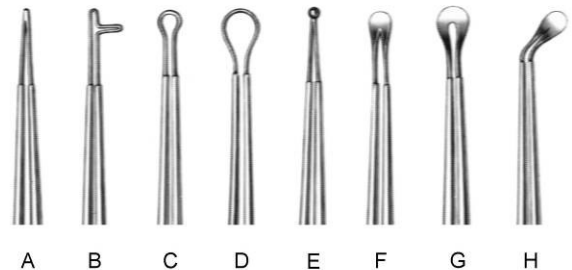

Platin-Iridium-Brenner

Tips of platinum-iridium

Platin-Iridium-Brenner

Die wechselbaren Platin-Iridium-Brenner sind alle autoklavierbar und für die Anwendung mit unserem leistungsstarken Kaustiktransformator optimal geeignet. Durch die Verwendung von Platin ist gewährleistet, daß die Brenner über die gesamte Lebensdauer nicht oxidieren (keine Schwärzung!). Der Zusatz von Iridiumzusatz bewirkt Härte und lange Lebensdauer. Das breite Spektrum an Brennerformen und -längen eröffnet dem Anwender vielfältige Nutzungsmöglichkeiten.

Tips of platinum-iridium

The interchangeable tips of platinum-iridium are autoclaveable and fit optimal our high performance cautery transformer.

Using platinum is the reason for non oxidation of the tips during the whole duration of life (no blacking!). Owing to the addition of iridium, these cauteries are distinguished by their extreme hardness and durability.

The wide spectrum of different shapes and lengths of tips enables to use them for many different purposes.

Im vielfältigen praktischen Einsatz haben sich die folgenden Brennerlängen als sinnvoll erwiesen:

Auge:	3 cm
Zahn / Haut:	5 cm
Mund / Haut:	10 cm
Ohr / Nase:	15 cm
Kehlkopf / Nasenrachen:	20 cm

During many years of practical use it was found that the following lengths of tips are most helpful:

Eye:	3 cm
Dental / Skin:	5 cm
Mouth / Skin:	10 cm
Ear / Nose:	15 cm
Larynx / Nasopharynx:	20 cm

Form Shape	Länge / Length				
	3 cm	5 cm	10 cm	15 cm	20cm
A	09-161	09-201	09-221	09-241	09-261
B	09-162	09-202	09-222	09-242	09-262
C	09-163	09-203	09-223	09-243	09-263
D	09-164	09-204	09-224	09-244	09-264
E	09-165	09-205	09-225	09-245	09-265
F	09-166	09-206	09-226	09-246	09-266
G	09-167	09-207	09-227	09-247	09-267
H	09-168	09-208	09-228	09-248	09-268
I	09-169	09-209	09-229	09-249	09-269
K	09-170	09-210	09-230	09-250	09-270
L	09-171	09-211	09-231	09-251	09-271
M	09-172	09-212	09-232	09-252	09-272
N	09-173	09-213	09-233	09-253	09-273
O	09-174	09-214	09-234	09-254	09-274
P	09-175	09-215	09-235	09-255	09-275